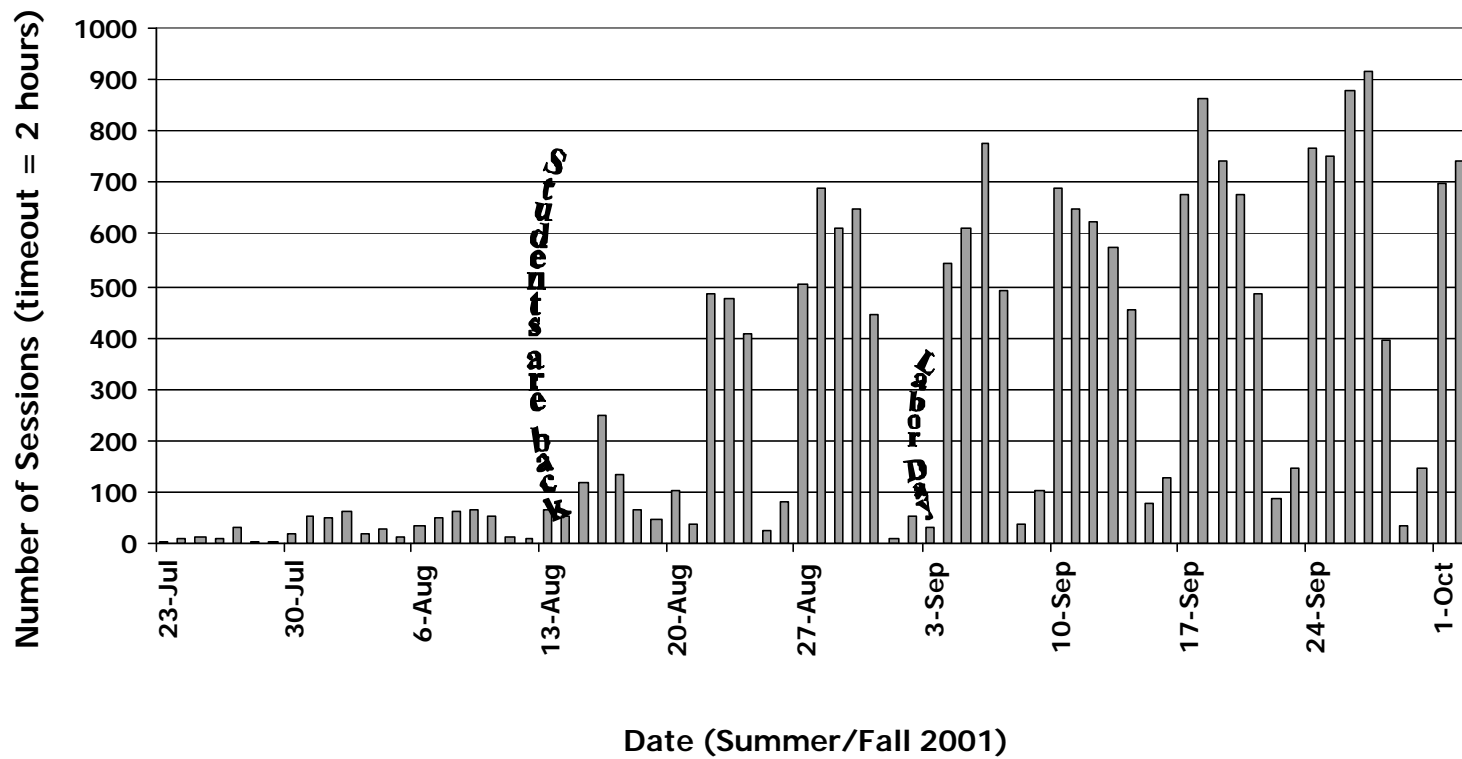

Nomad overhaul

Philippe Hanset

OIT, Network Services

phanset@utk.edu

Brief history of Nomad

- ✍ Wi-Fi (at the time called WLAN) Experimentation in 2000
- ✍ 8 pilots on campus in 2000 (A&A, Claxton, Glocker...)
- ✍ President Gilley mandated that the whole campus be wireless
- ✍ UTK was first campus wide Wi-Fi in the world in 2001 with 1000+ Wireless Access-Points across campus

Daily utilization back then!

Daily utilization this semester

Proportional utilization this semester

Why upgrade?

- ✍ Limited shelf life of equipment
(UT's AP are at least 6 years old !)
- ✍ 802.11n will provide more range and 10 times the bandwidth
- ✍ Capacity AND coverage are becoming