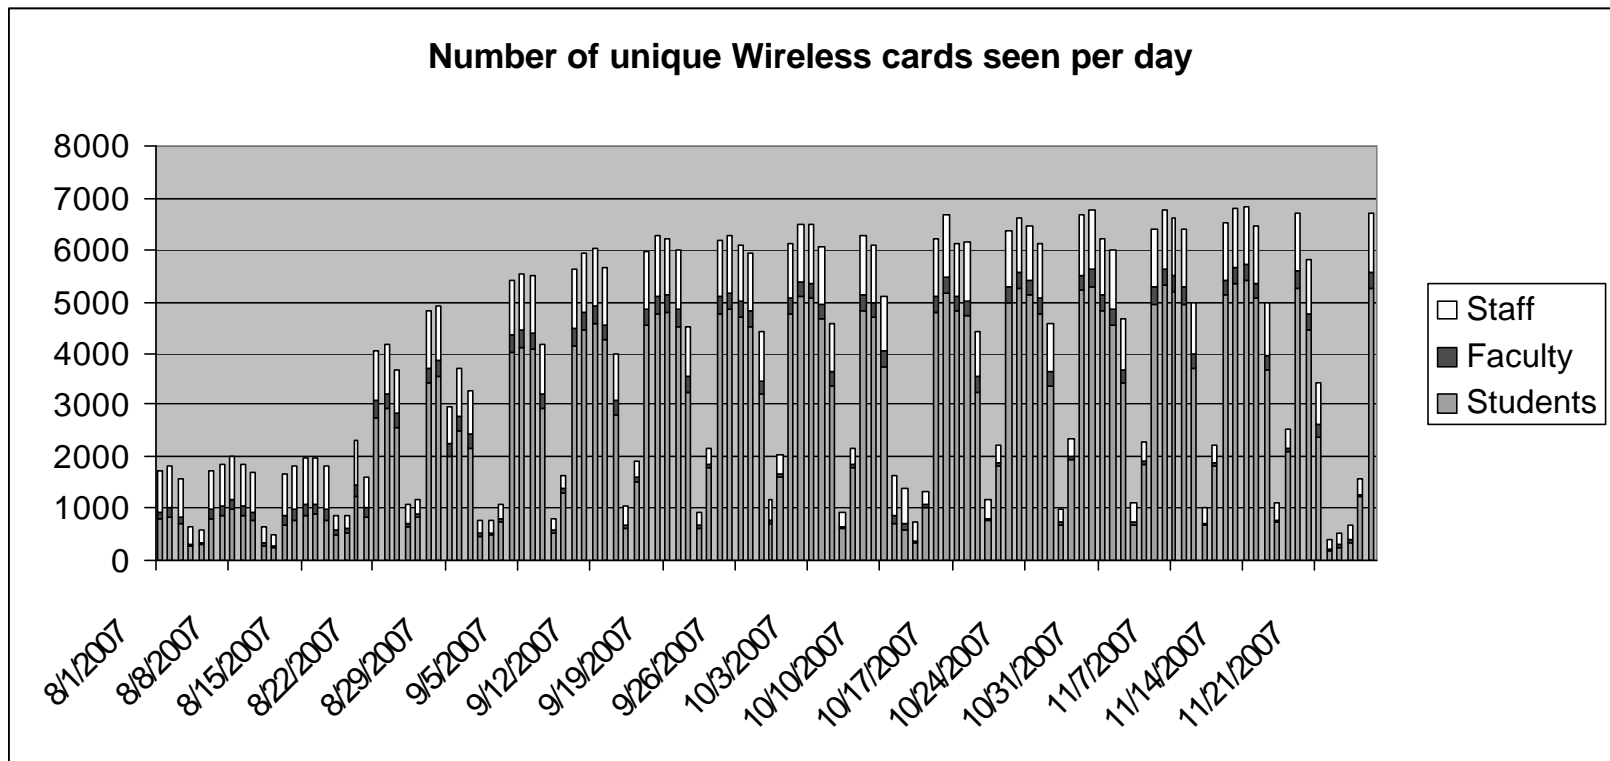

Nomad overhaul

Philippe Hanset

OIT, Network Services

phanset@utk.edu

Brief history of Nomad

- ✍ Wi-Fi (at the time called WLAN) Experimentation in 2000
- ✍ 8 pilots on campus in 2000 (A&A, Claxton, Glocker...)
- ✍ President Gilley mandated that the whole campus be wireless
- ✍ UTK was first campus wide Wi-Fi in the world in 2001 with 1000+ Wireless Access-Points across campus

Daily utilization back then!

Daily utilization this semester

Proportional utilization this semester

Why upgrade?

- ✍ Limited shelf life of equipment
(UT's AP are at least 6 years old !)
- ✍ 802.11n will provide more range and 10 times the bandwidth
- ✍ Capacity AND coverage are becoming