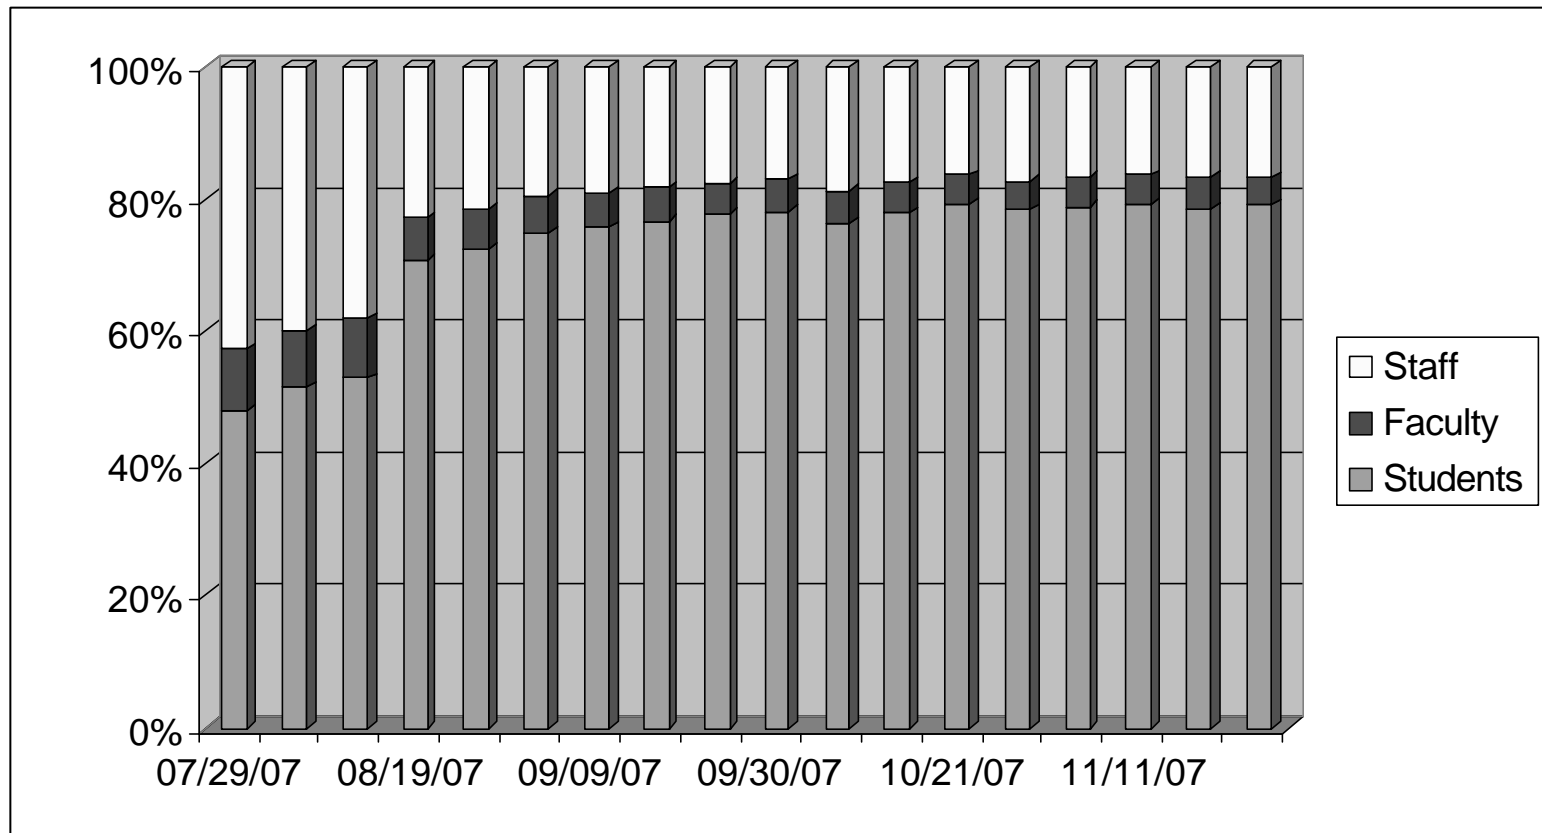

Nomad overhaul

Philippe Hanset

OIT, Network Services

phanset@utk.edu

Brief history of Nomad

- ✍ Wi-Fi (at the time called WLAN) Experimentation in 2000
- ✍ 8 pilots on campus in 2000 (A&A, Claxton, Glocker...)
- ✍ President Gilley mandated that the whole campus be wireless
- ✍ UTK was first campus wide Wi-Fi in the world in 2001 with 1000+ Wireless Access-Points across campus

Daily utilization back then!

Daily utilization this semester

Proportional utilization this semester

Why upgrade?

- ✍ Limited shelf life of equipment
(UT's AP are at least 6 years old !)
- ✍ 802.11n will provide more range and 10 times the bandwidth
- ✍ Capacity AND coverage are becoming