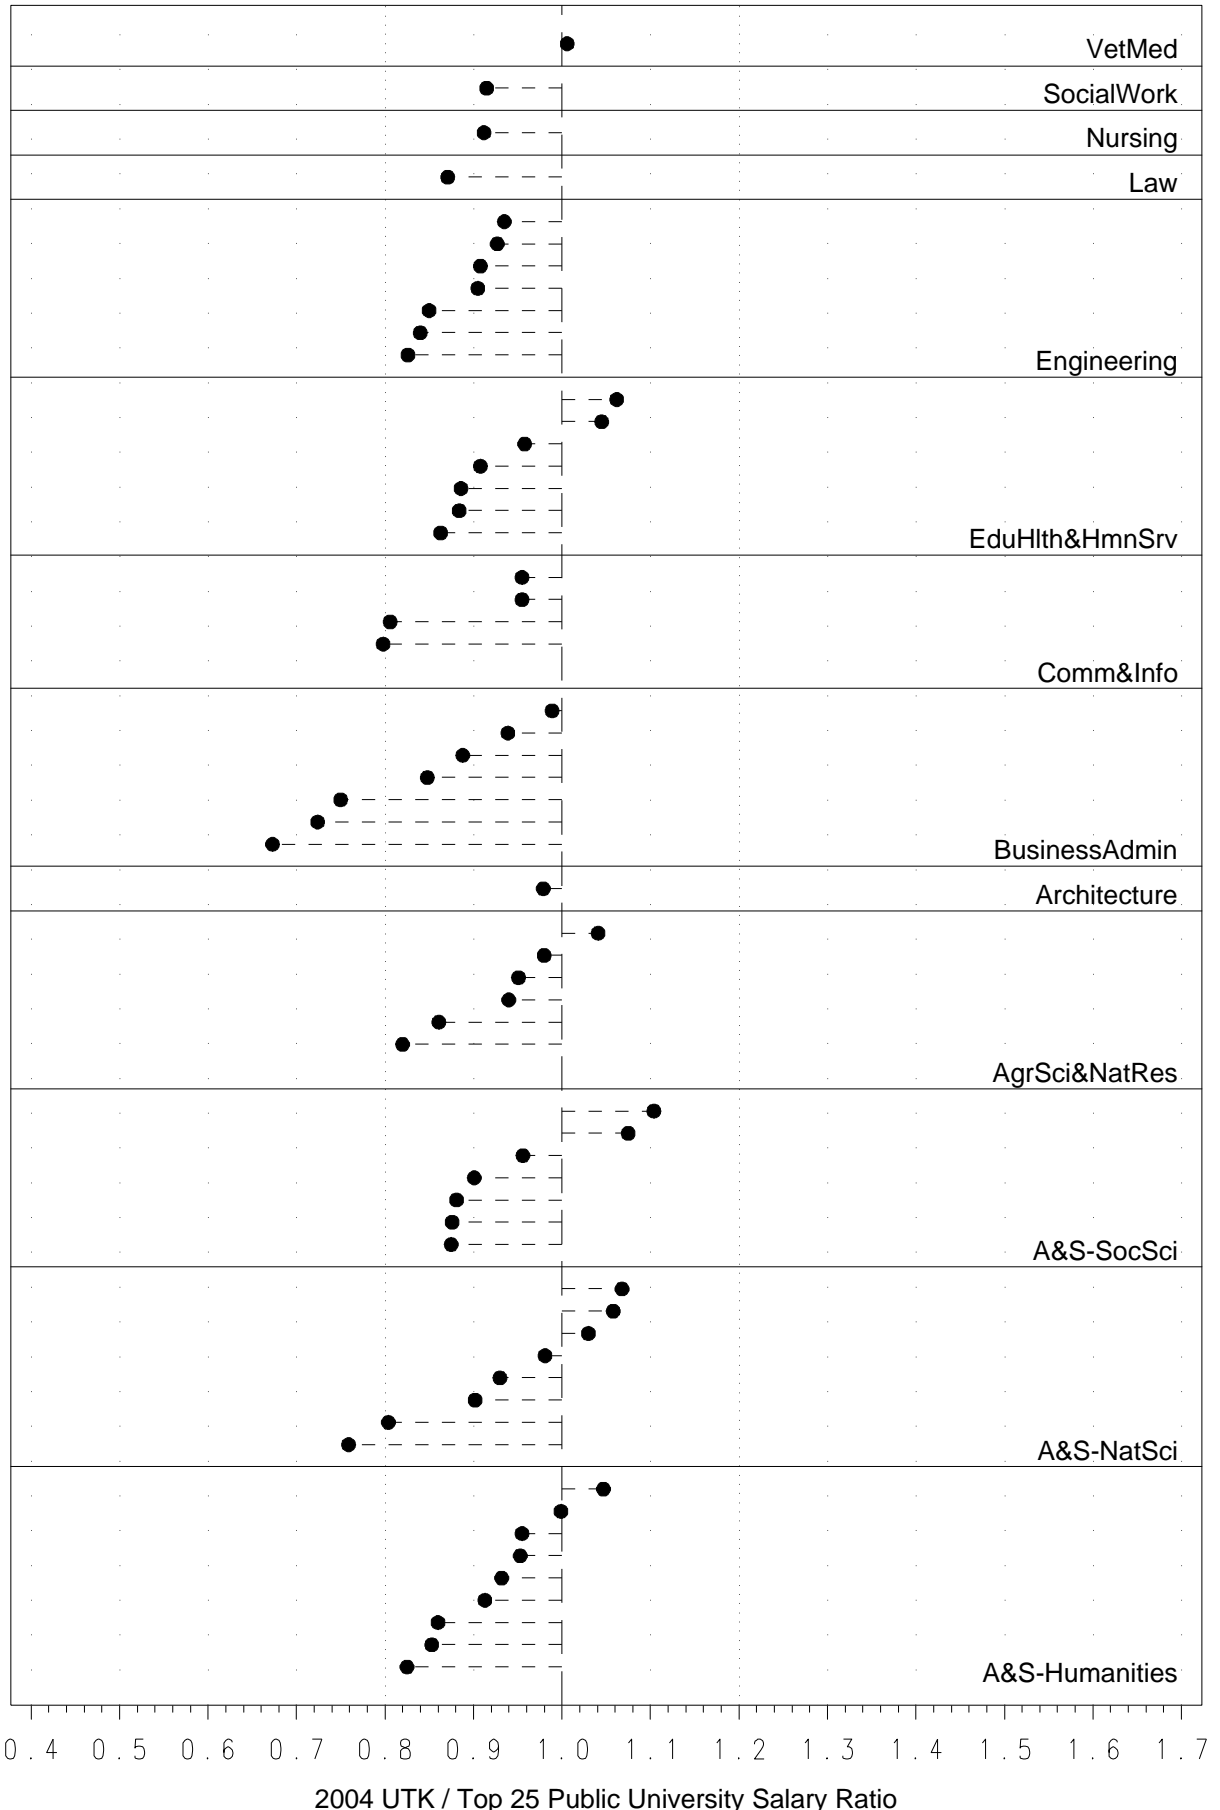

The University of Tennessee 2005-2006 Faculty Salary Survey Rank Associate Professor

Department

2004 UTK / Top 25 Public University Salary Ratio