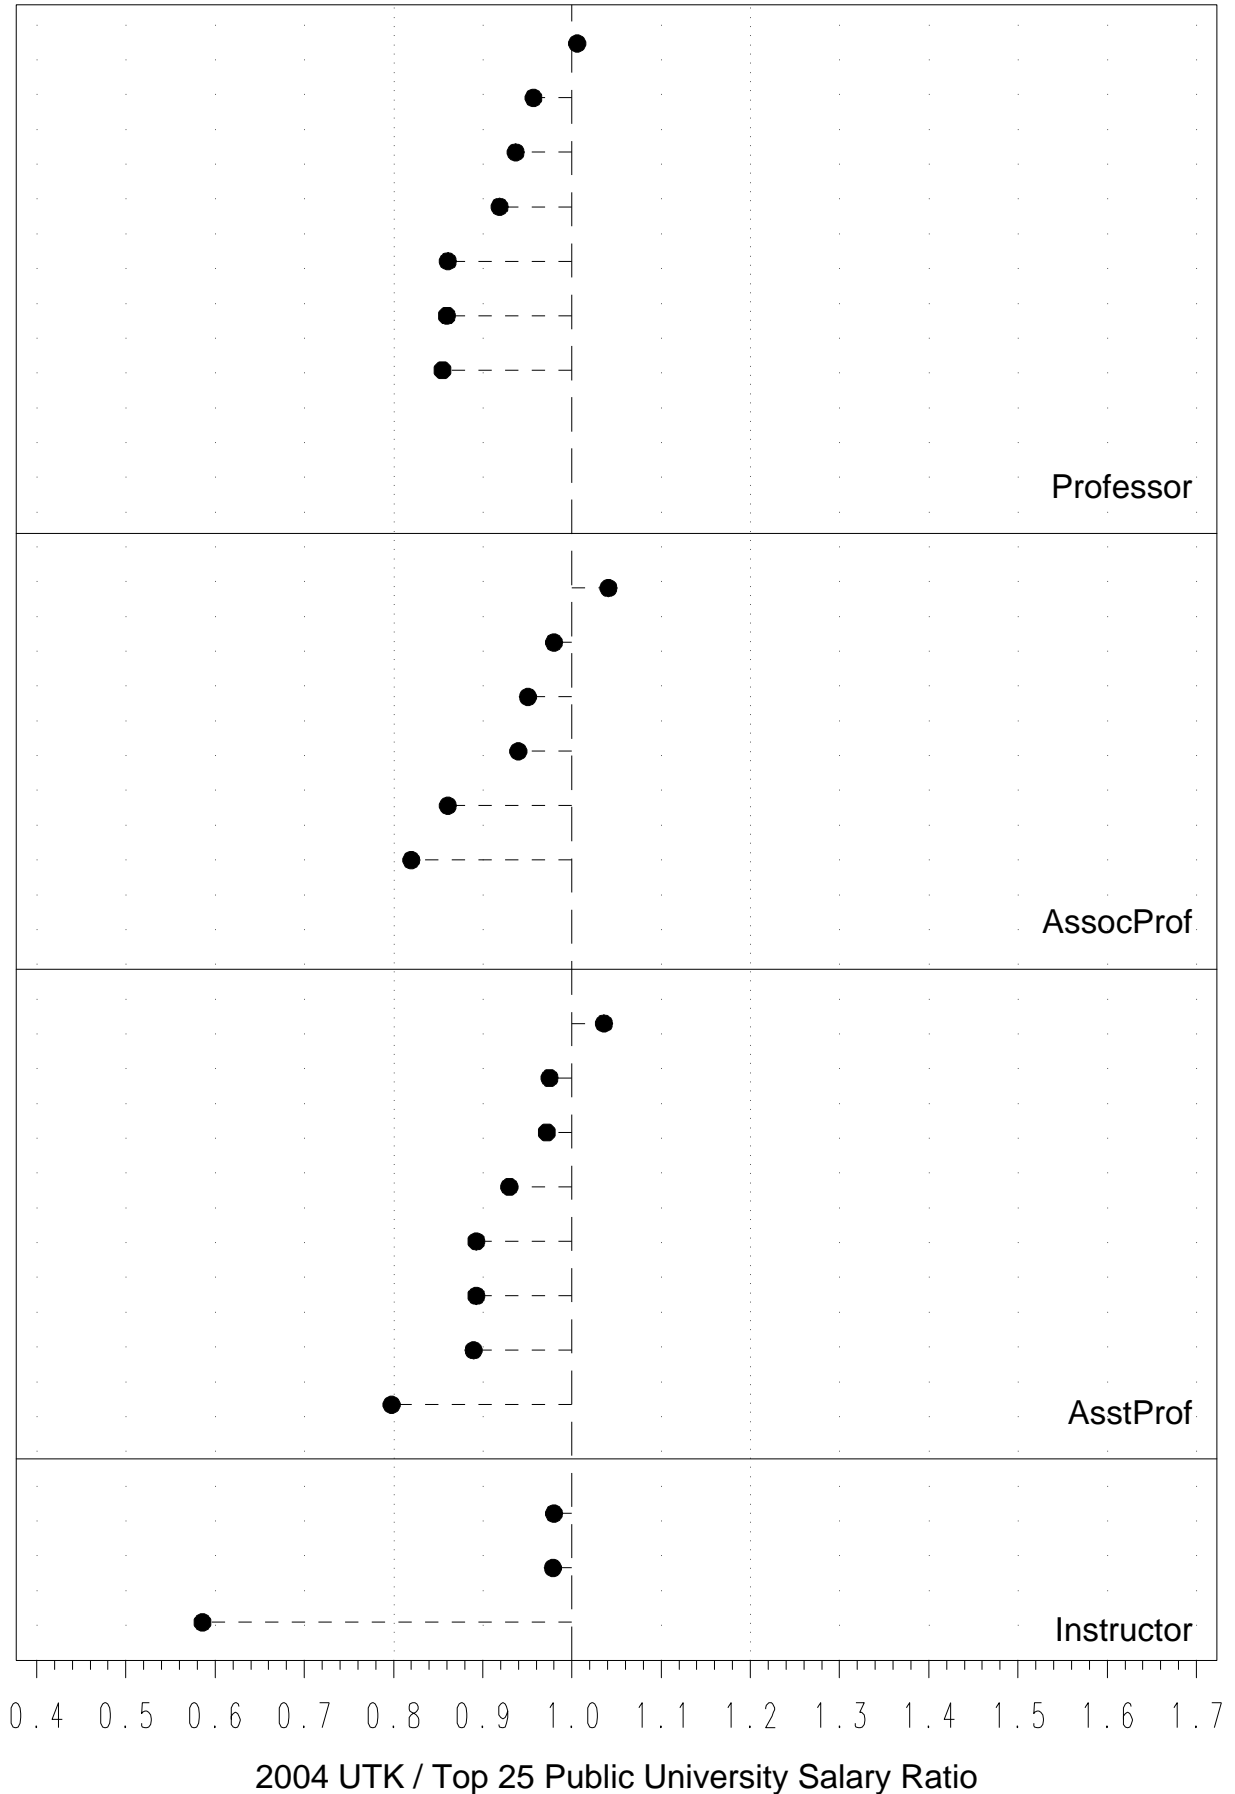

The University of Tennessee
2005-2006 Faculty Salary Survey
Agricultural Science & Natural Resources

Department

AnimalSci

PlantSci

Entom&PlantPath

FoodSci&Tech

BiosysEng&EnvSci

AgEconomics

For,WildL&Fish

IntntnlPgms

Ag&ExtEduc

Professor

Entom&PlantPath

FoodSci&Tech

BiosysEng&EnvSci

PlantSci

AnimalSci

AgEconomics

For,WildL&Fish

AssocProf

Entom&PlantPath

PlantSci

Ag&ExtEduc

AnimalSci

BiosysEng&EnvSci

AgEconomics

For,WildL&Fish

FoodSci&Tech

AsstProf

For,WildL&Fish

AnimalSci

AgSci&NatRes

Instructor