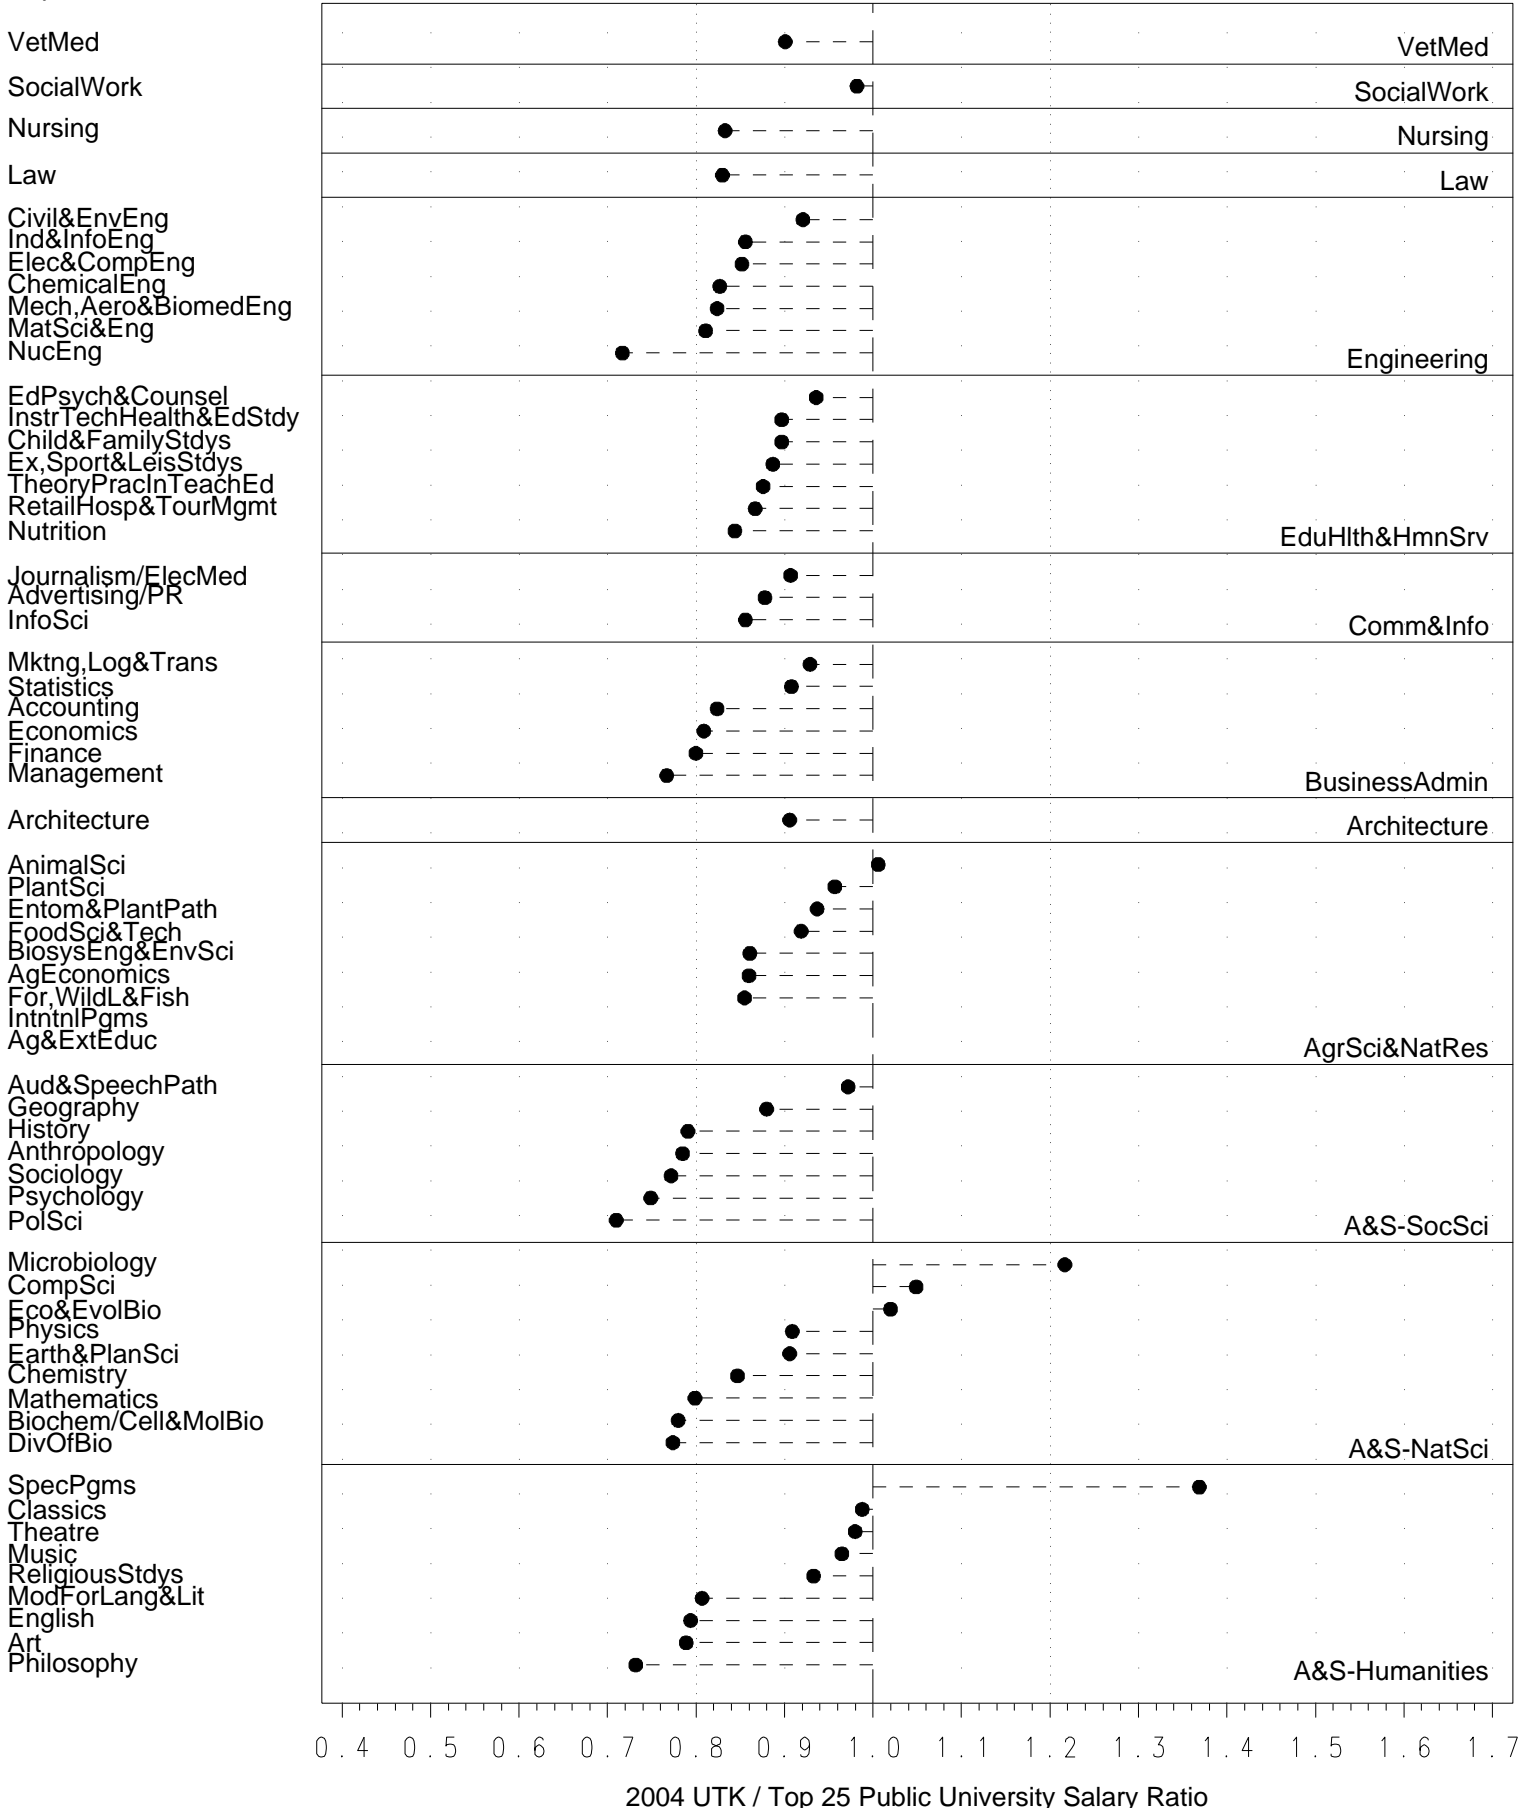

The University of Tennessee 2005-2006 Faculty Salary Survey Rank Professor

Department

2004 UTK / Top 25 Public University Salary Ratio