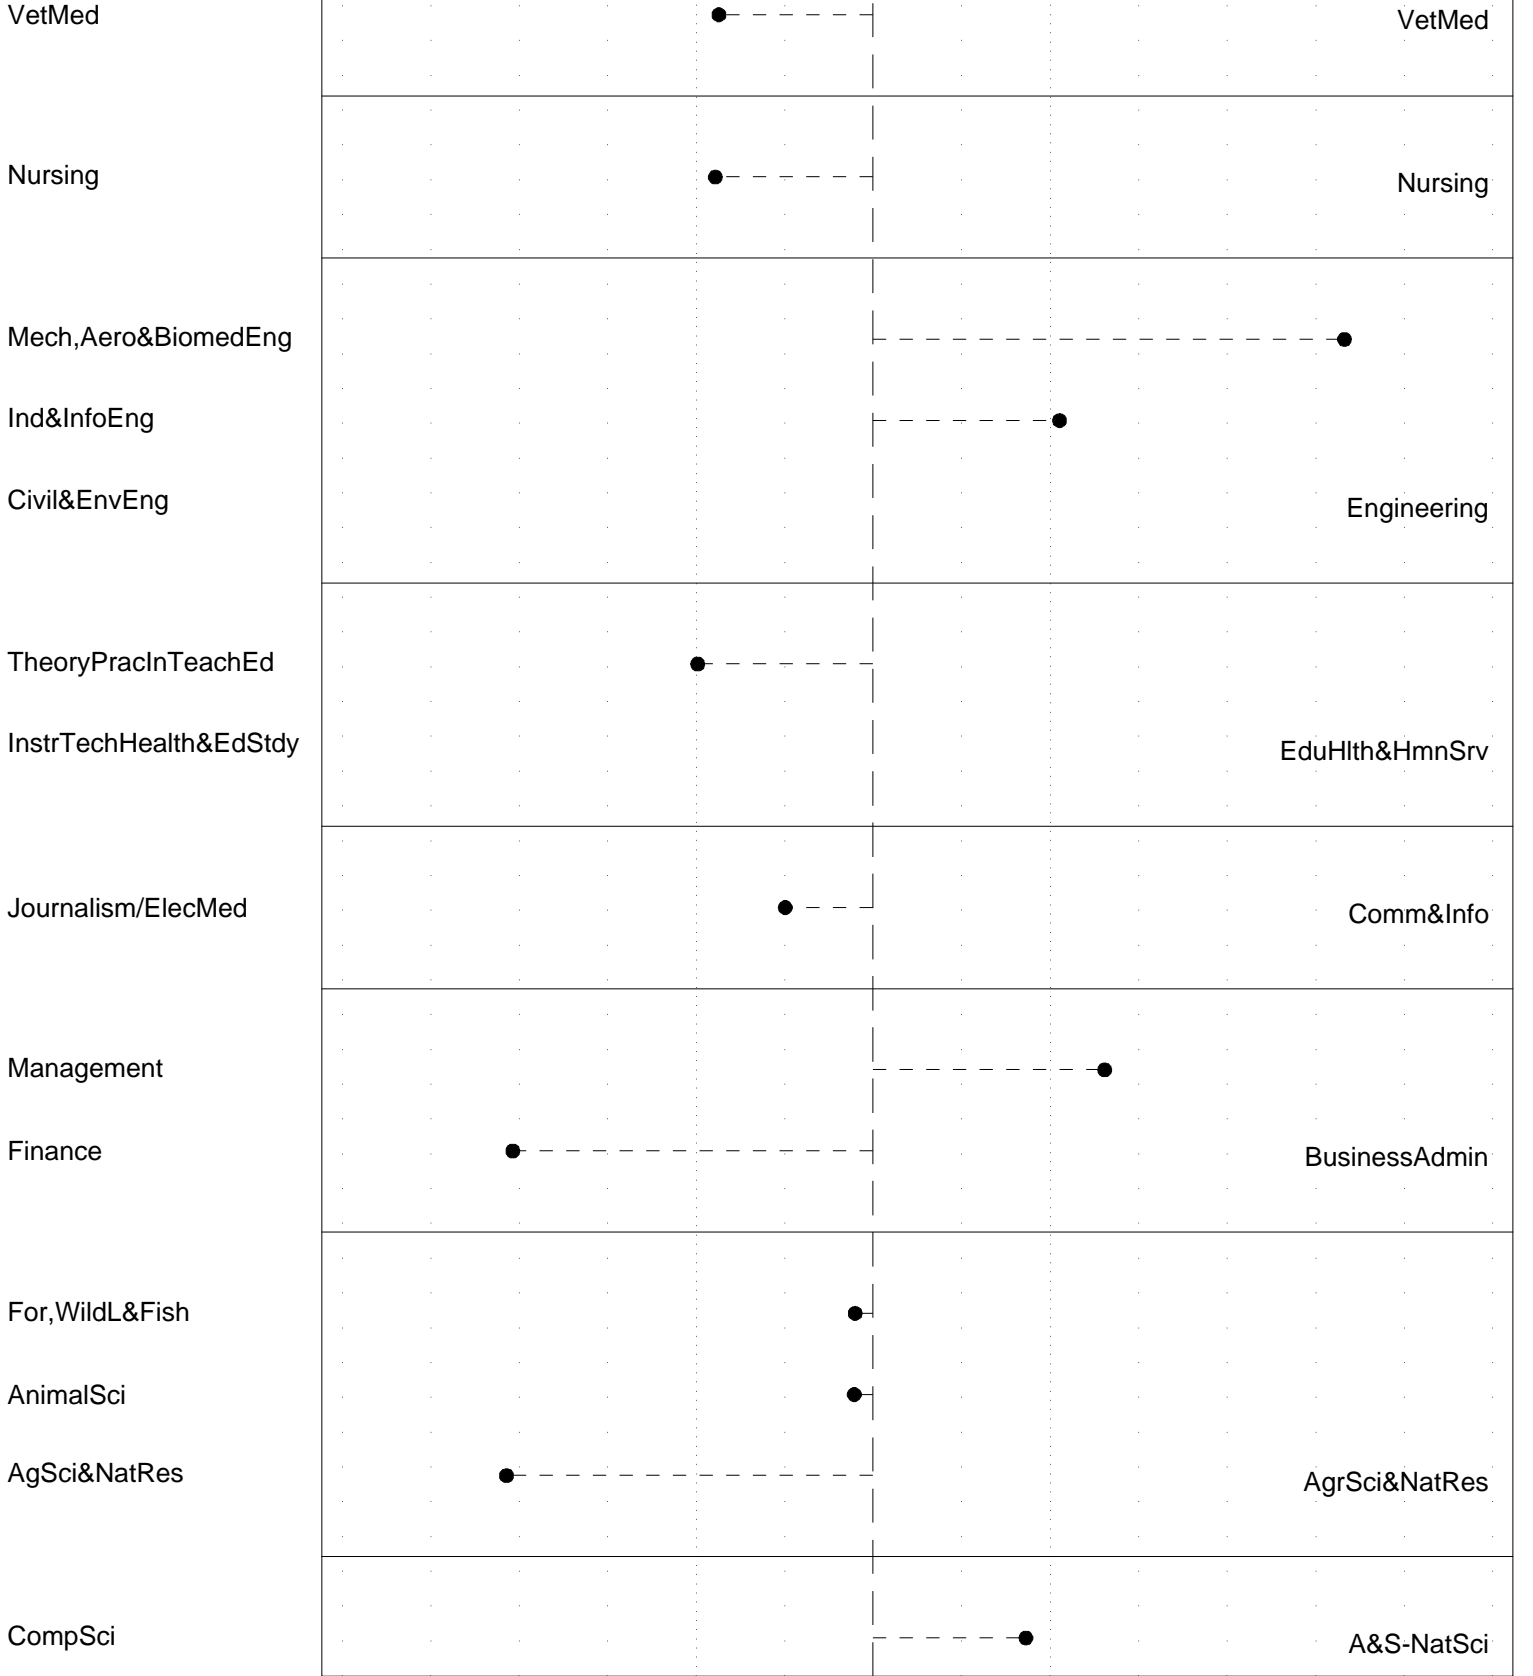

The University of Tennessee 2005-2006 Faculty Salary Survey Rank Instructor

Department

0.4 0.5 0.6 0.7 0.8 0.9 1.0 1.1 1.2 1.3 1.4 1.5 1.6 1.7

2004 UTK / Top 25 Public University Salary Ratio