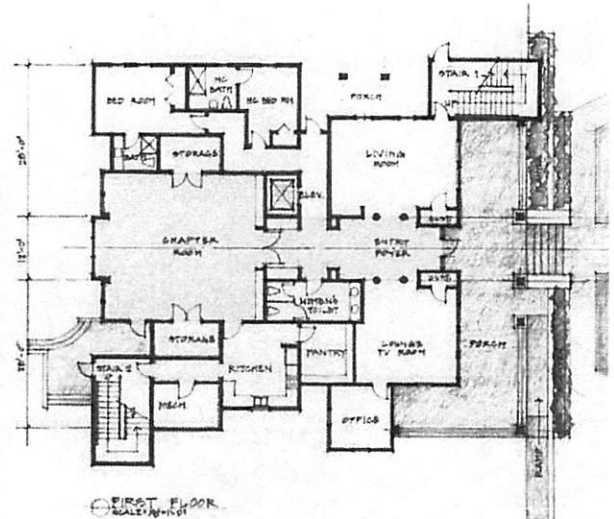

## NEW SIGMA NU HOUSE IS UNDER CONSTRUCTION

*The layout of the spacious first floor in the new Sigma Nu House*

Construction continues, and the new Sigma Nu House will open in January.

Commenting on the construction progress, National Campaign Co-Chairman **Bruce Wiley, EH 953** said, "The house looks very impressive. This baby is going to look huge from the front sidewalk. It is going to tower over the Ping Pong house and rival the Pike Rats' new abode."

The new two-story, Sigma Nu House will sleep 18 men within 8,620 square feet full of ample living, learning, meeting and eating space including a chapter room, living room, TV room, chapter office, full service kitchen and elevator. Top of the line, the new house will meet and exceed