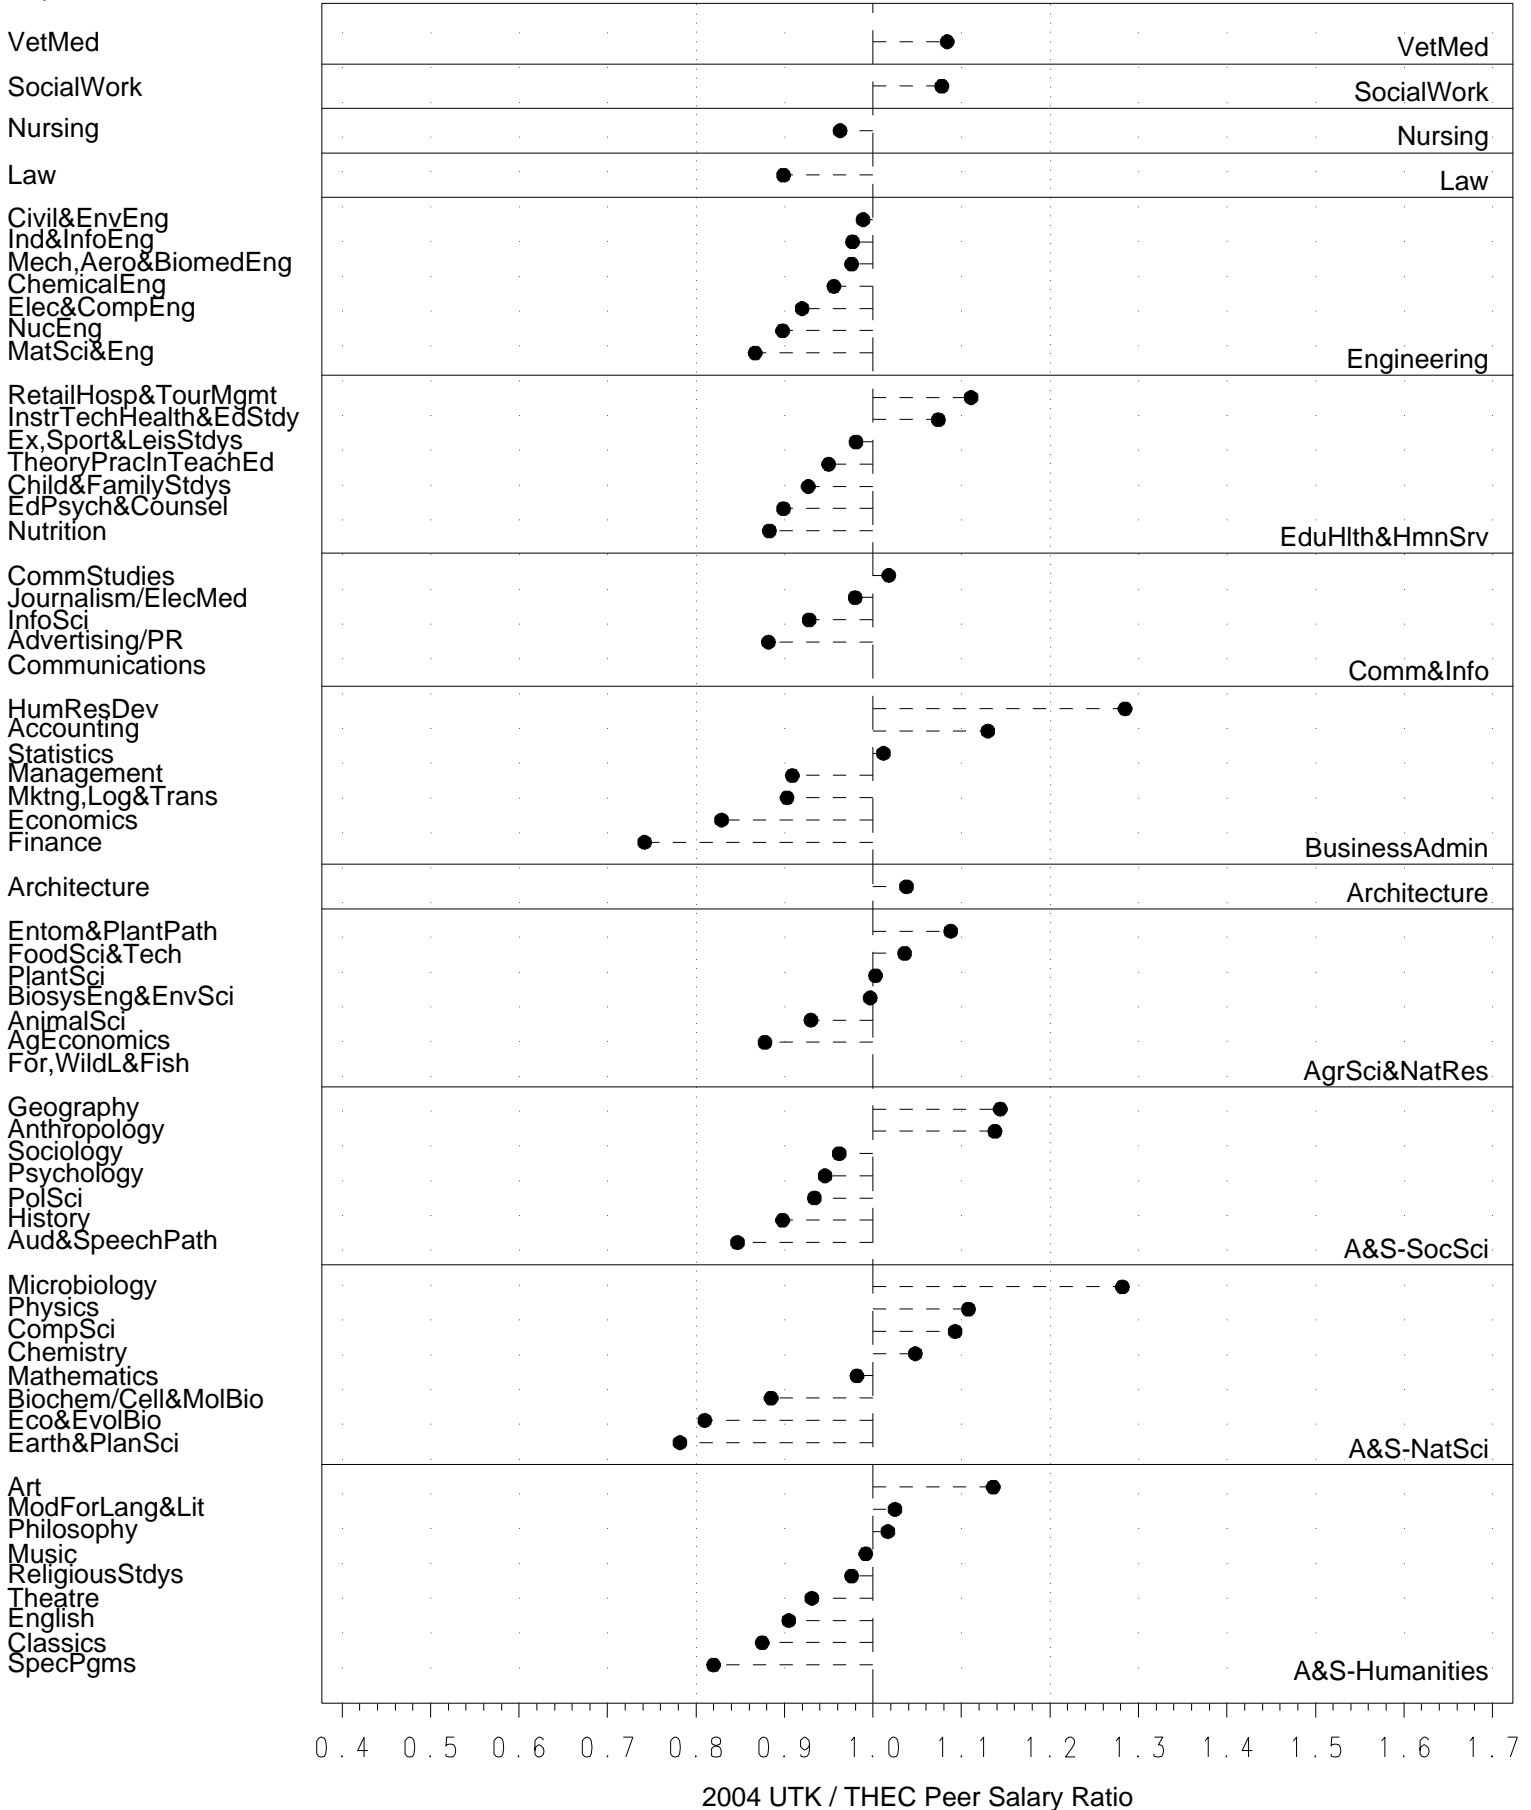

The University of Tennessee 2005-2006 Faculty Salary Survey Rank Associate Professor

Department

2004 UTK / THEC Peer Salary Ratio