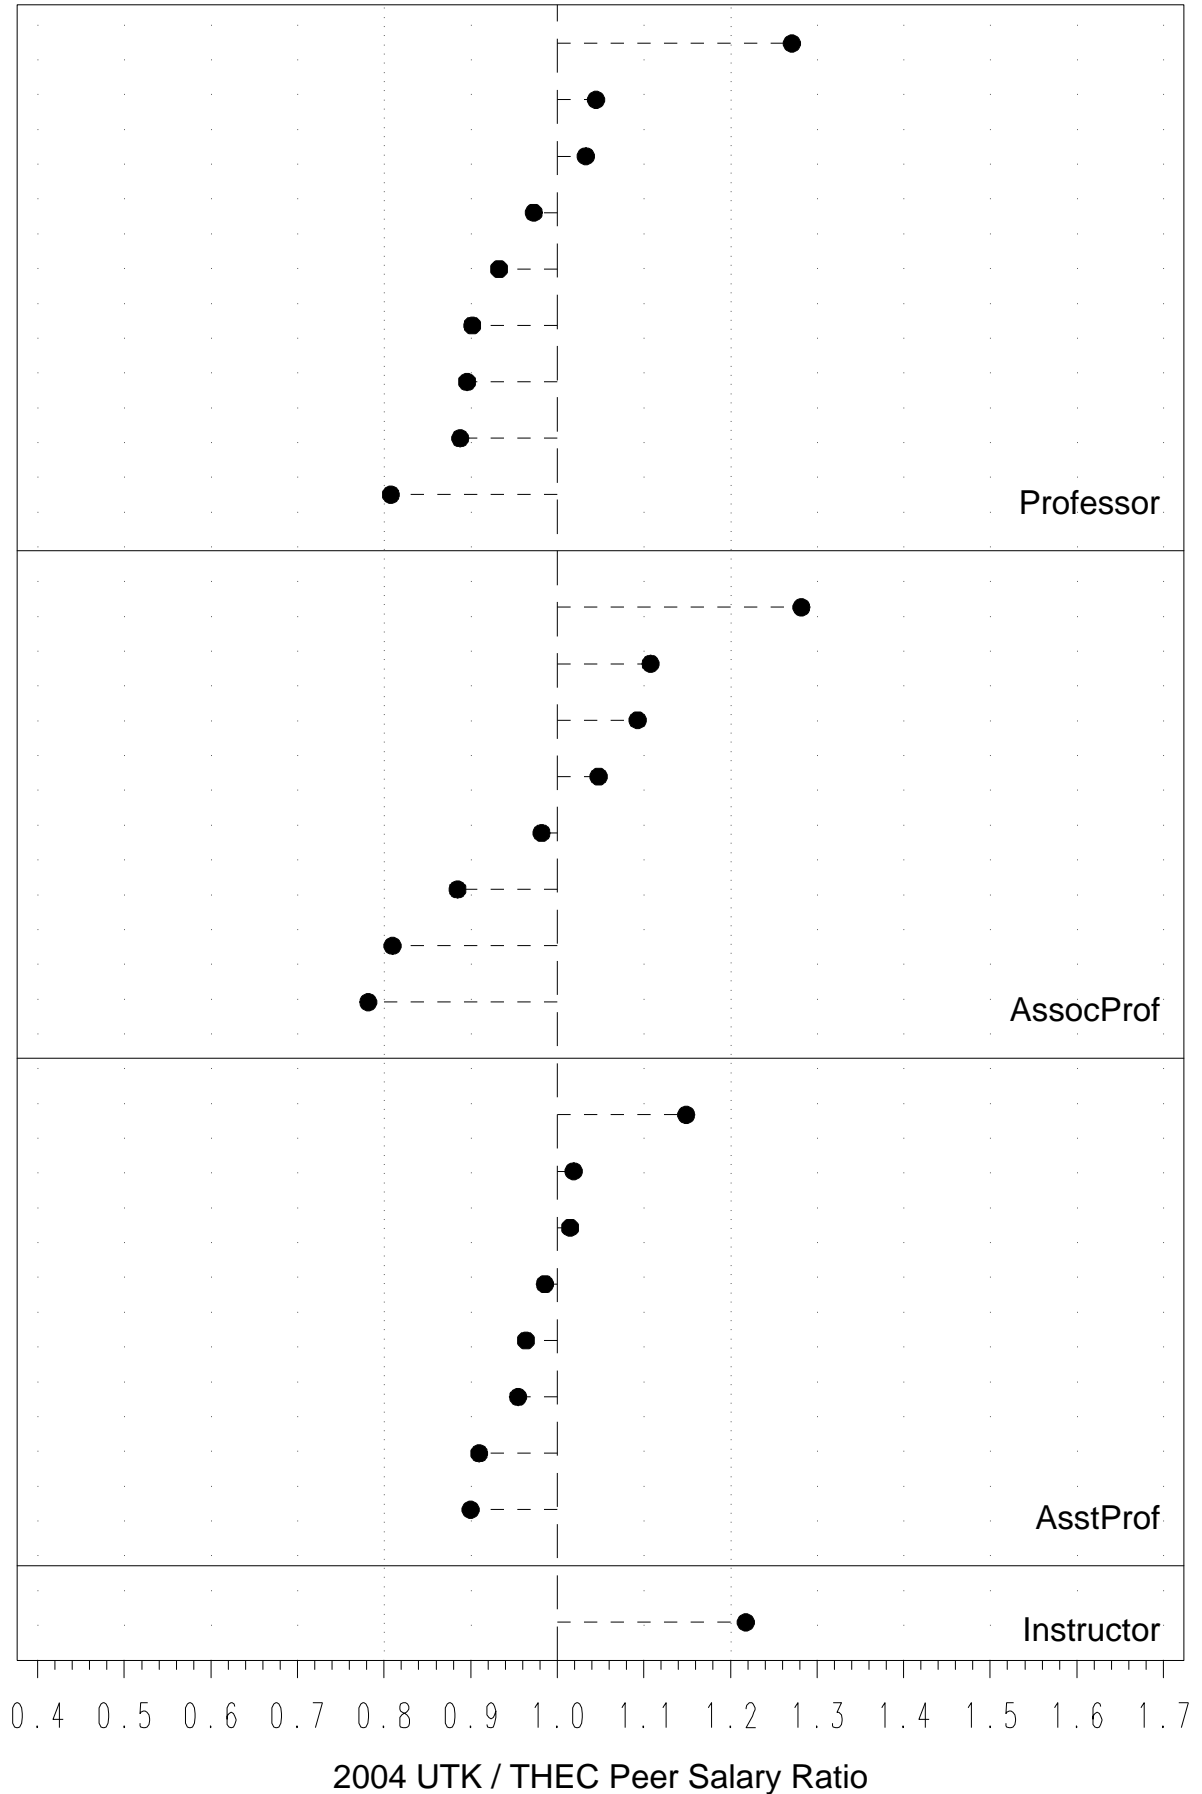

The University of Tennessee
2005-2006 Faculty Salary Survey
A&S - Natural Sciences

Department

Microbiology

CompSci

Eco&EvolBio

Physics

DivOfBio

Earth&PlanSci

Chemistry

Mathematics

Biochem/Cell&MolBio

Professor

Microbiology

Physics

CompSci

Chemistry

Mathematics

Biochem/Cell&MolBio

Eco&EvolBio

Earth&PlanSci

AssocProf

Biochem/Cell&MolBio

Physics

Microbiology

Earth&PlanSci

Mathematics

CompSci

Chemistry

Eco&EvolBio

AsstProf

CompSci

Instructor