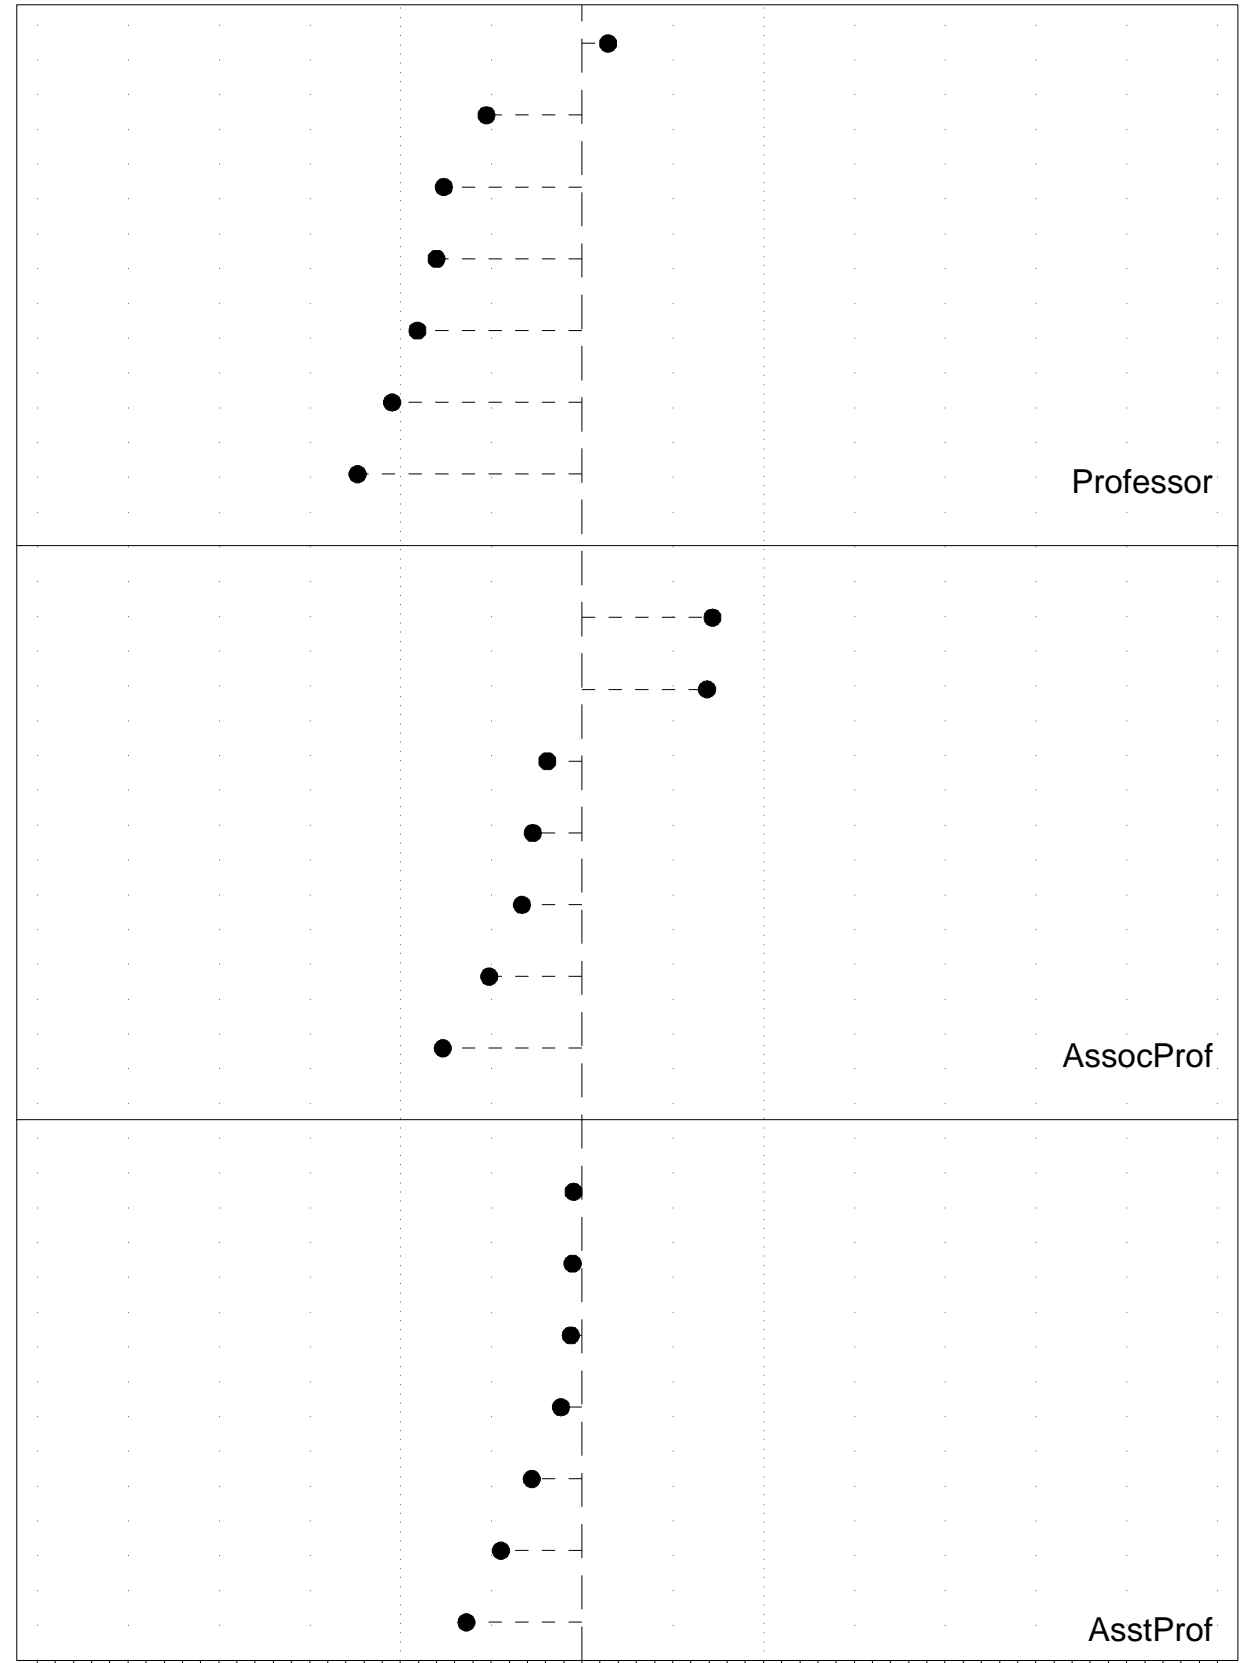

The University of Tennessee
2005-2006 Faculty Salary Survey
A&S - Social Sciences

Department

Aud&SpeechPath

Geography

Sociology

Psychology

History

Anthropology

PolSci

Professor

Geography

Anthropology

Sociology

Psychology

PolSci

History

Aud&SpeechPath

AssocProf

Aud&SpeechPath

Anthropology

History

Geography

Psychology

Sociology

PolSci

AsstProf

0.4 0.5 0.6 0.7 0.8 0.9 1.0 1.1 1.2 1.3 1.4 1.5 1.6 1.7

2004 UTK / THEC Peer Salary Ratio