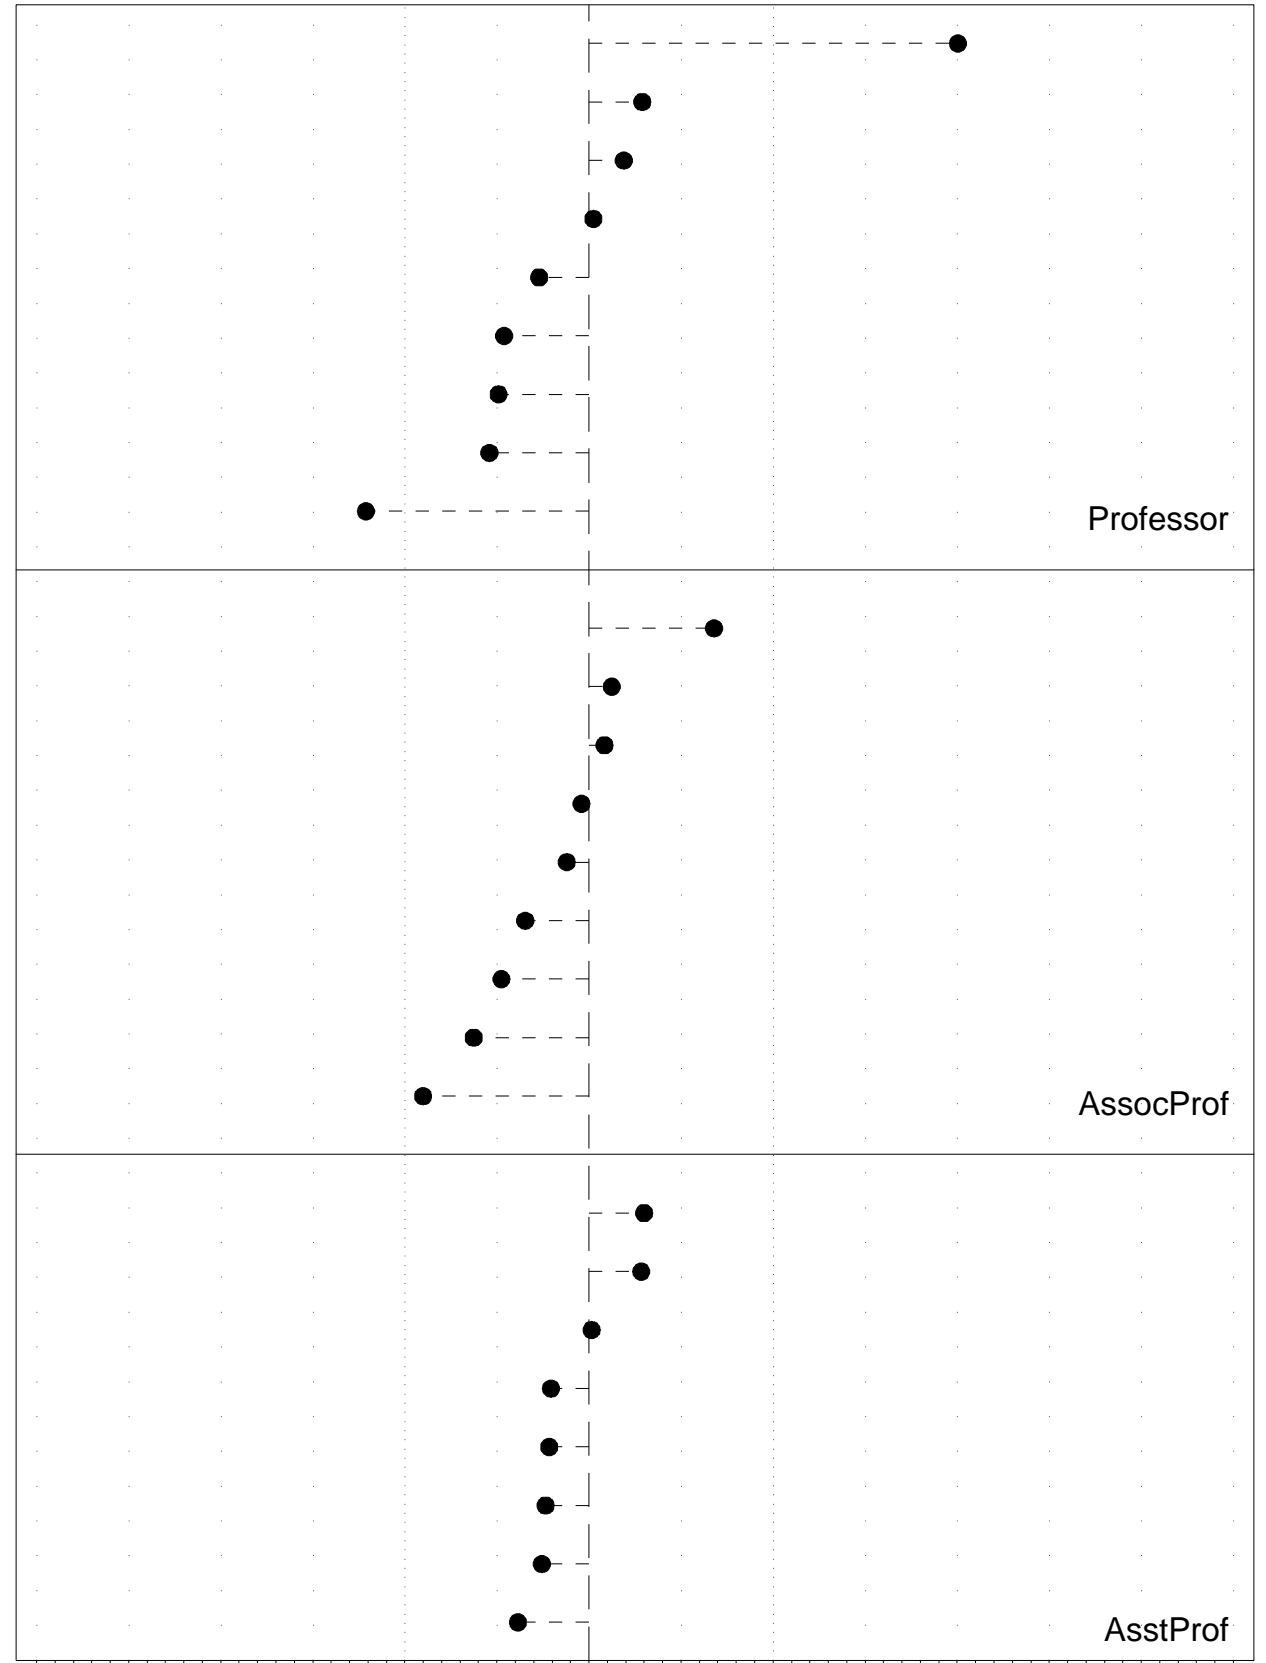

The University of Tennessee
2005-2006 Faculty Salary Survey
A&S - Humanities

Department

SpecPgms

Theatre

Classics

Music

ReligiousStdys

ModForLang&Lit

Art

English

Philosophy

Professor

Art

ModForLang&Lit

Philosophy

Music

ReligiousStdys

Theatre

English

Classics

SpecPgms

AssocProf

Art

Philosophy

Theatre

ModForLang&Lit

Classics

English

Music

ReligiousStdys

AsstProf

2004 UTK / THEC Peer Salary Ratio