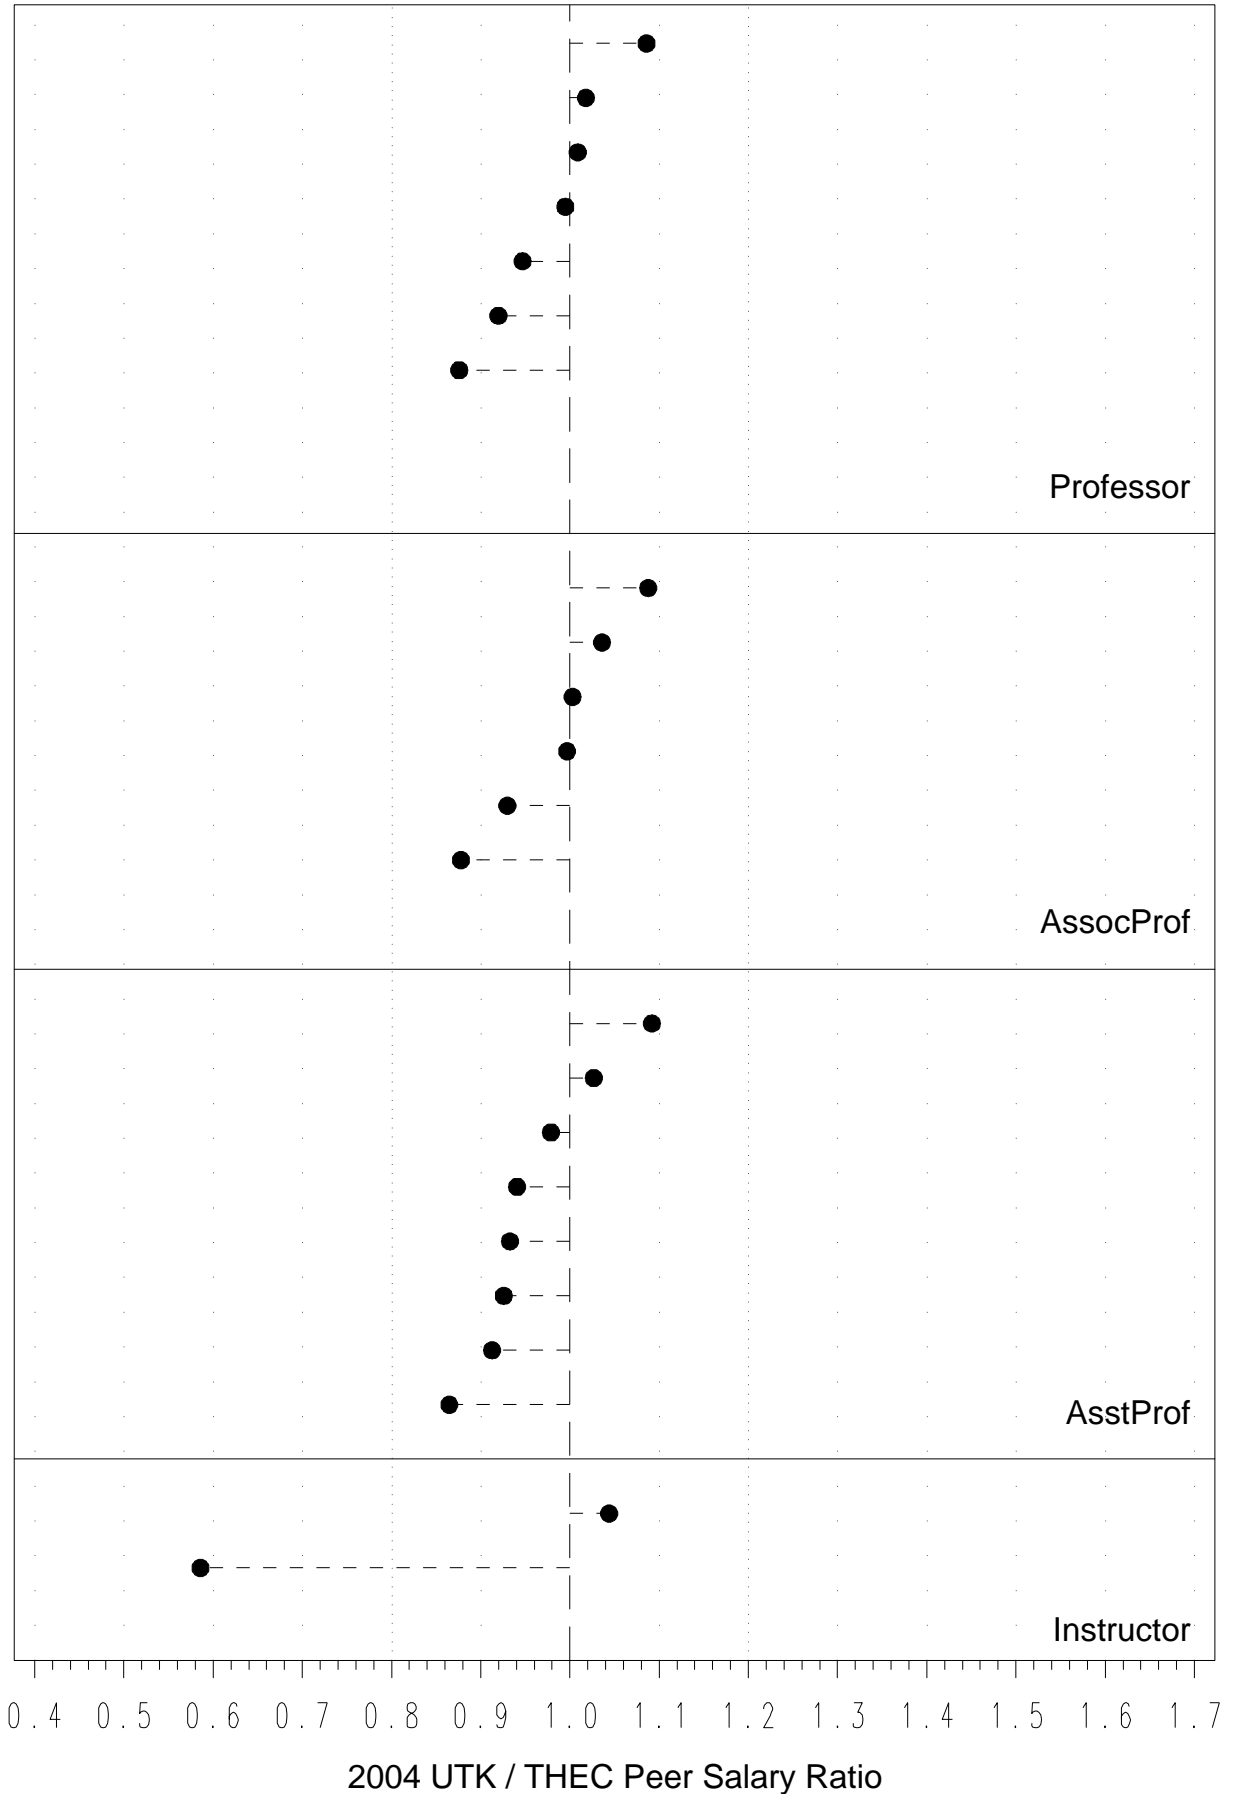

The University of Tennessee
2005-2006 Faculty Salary Survey
Agricultural Science & Natural Resources

Department

AnimalSci
Entom&PlantPath
PlantSci
AgEconomics
FoodSci&Tech
For,WildL&Fish
BiosysEng&EnvSci
IntntnlPgms
Ag&ExtEduc

Professor

Entom&PlantPath
FoodSci&Tech
PlantSci
BiosysEng&EnvSci
AnimalSci
AgEconomics
For,WildL&Fish

AssocProf

Entom&PlantPath
PlantSci
AgEconomics
For,WildL&Fish
AnimalSci
BiosysEng&EnvSci
Ag&ExtEduc
FoodSci&Tech

AsstProf

AnimalSci
AgSci&NatRes
For,WildL&Fish

Instructor