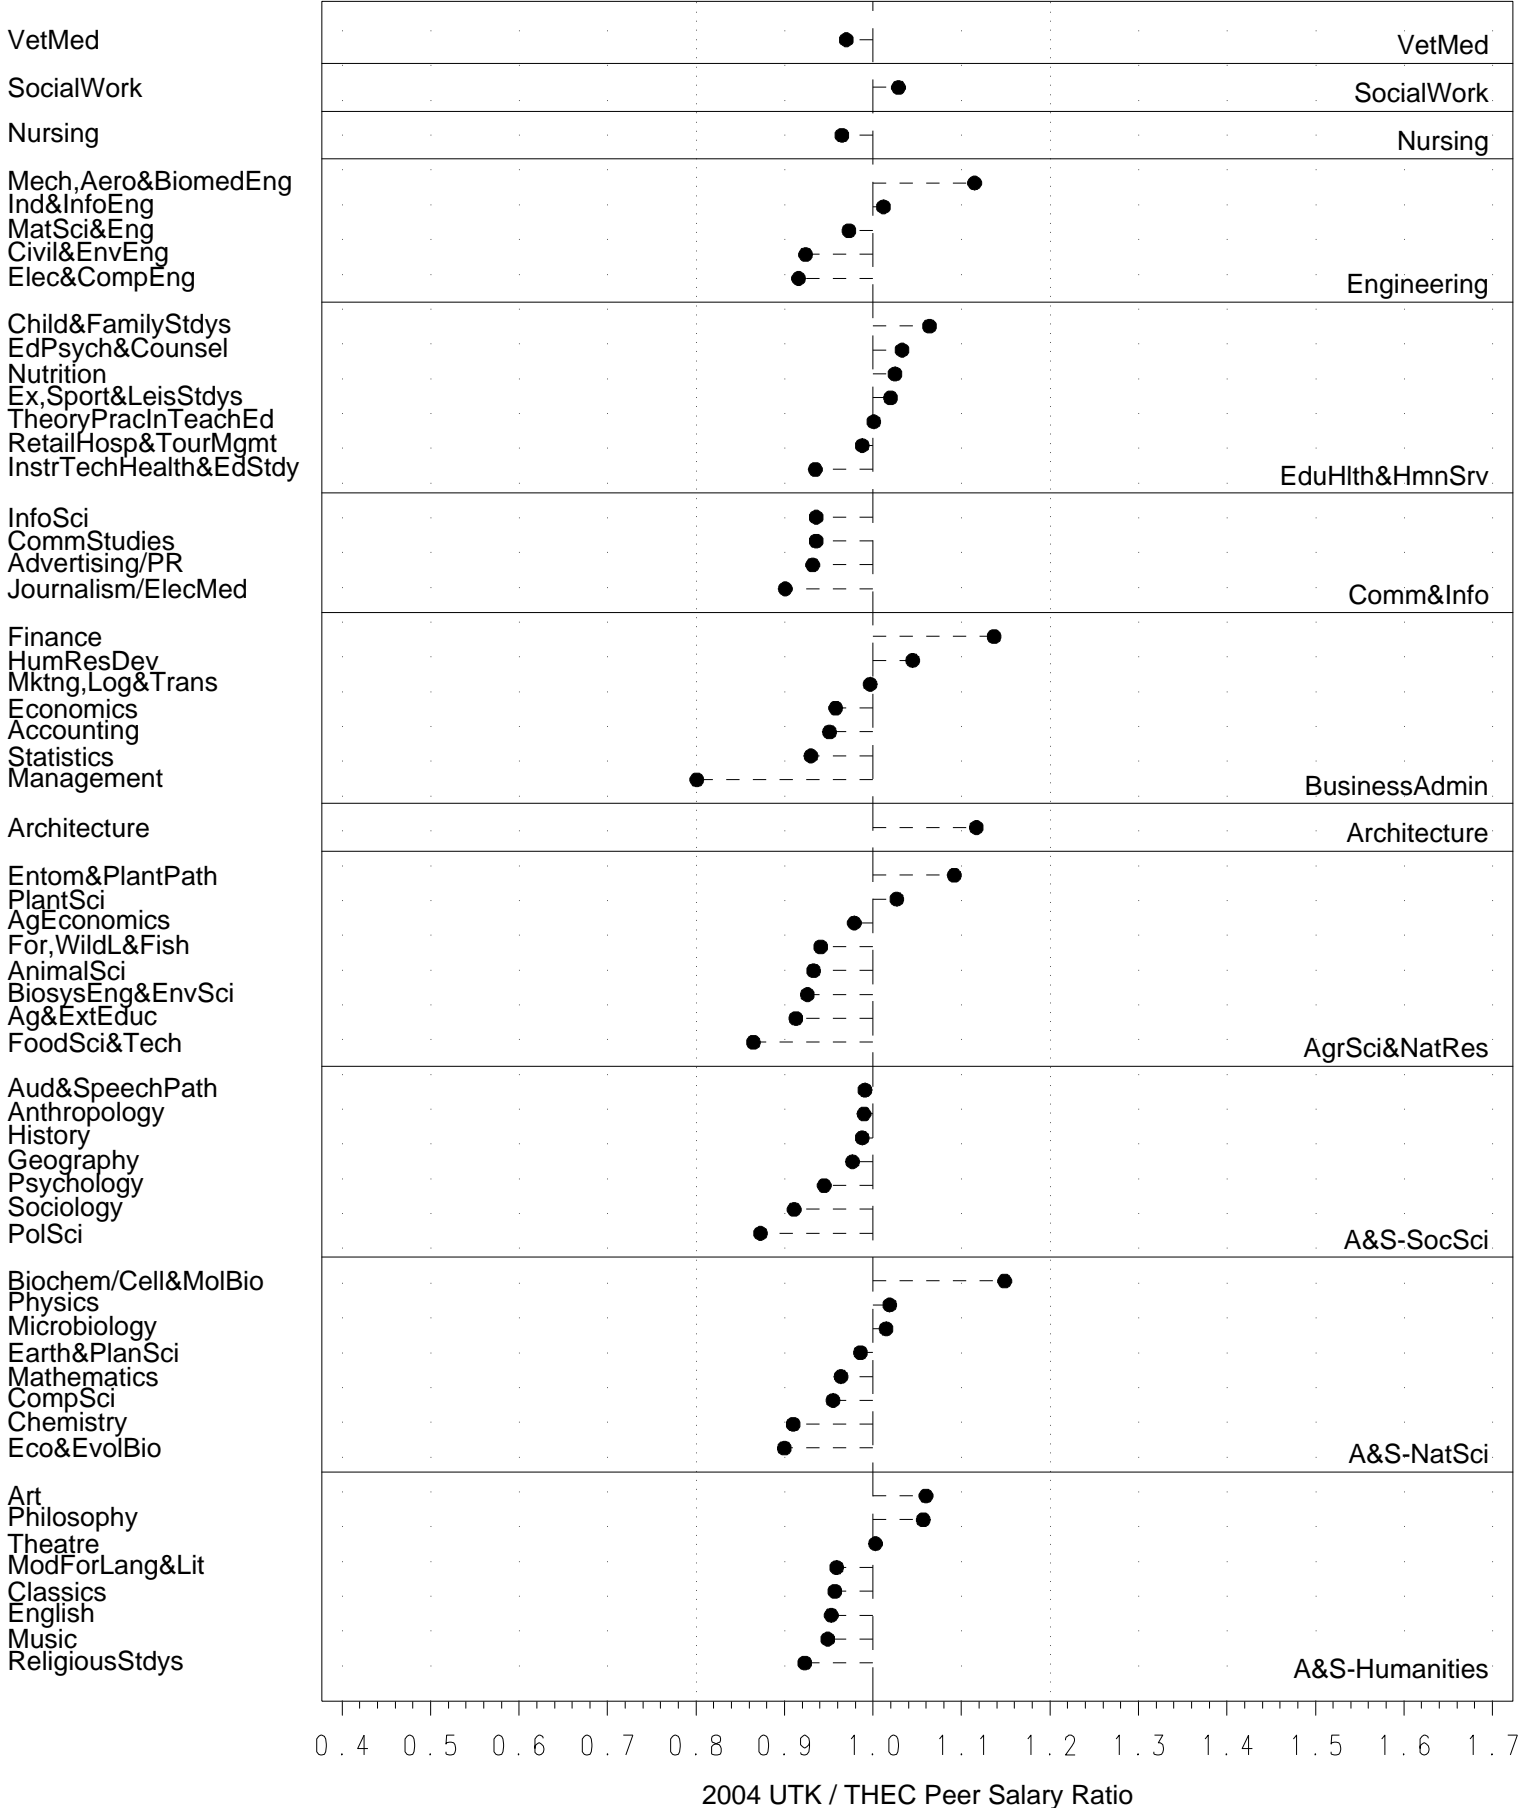

The University of Tennessee 2005-2006 Faculty Salary Survey Rank Assistant Professor

Department

2004 UTK / THEC Peer Salary Ratio