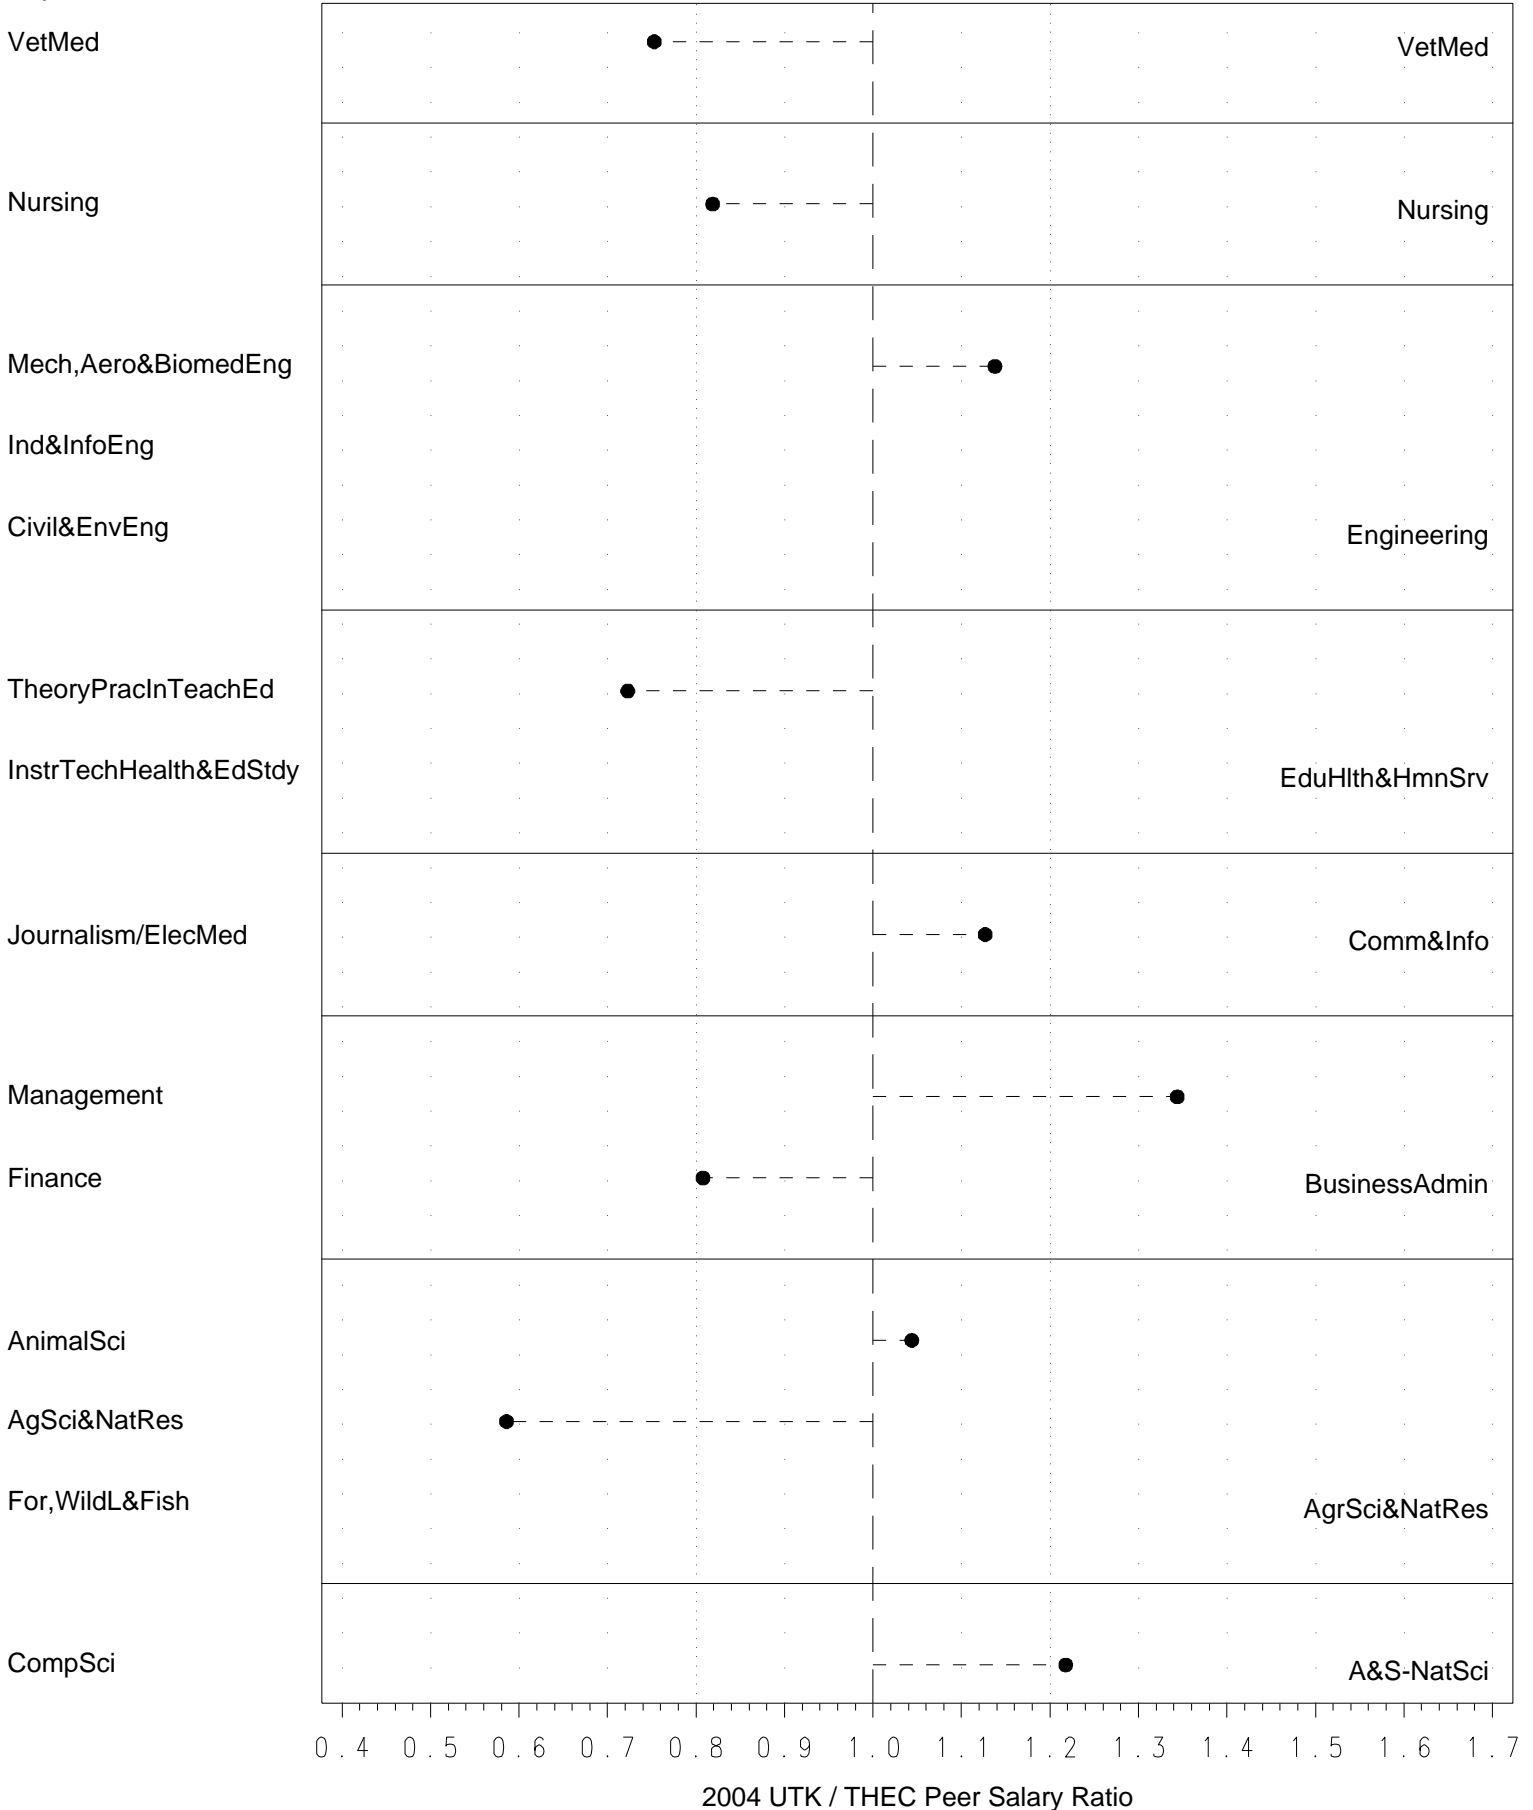

2004 UTK / THEC Peer Salary Ratio

The University of Tennessee 2005-2006 Faculty Salary Survey Rank Instructor

Department

2004 UTK / THEC Peer Salary Ratio

The University of Tennessee 2005-2006 Faculty Salary Survey Rank Instructor