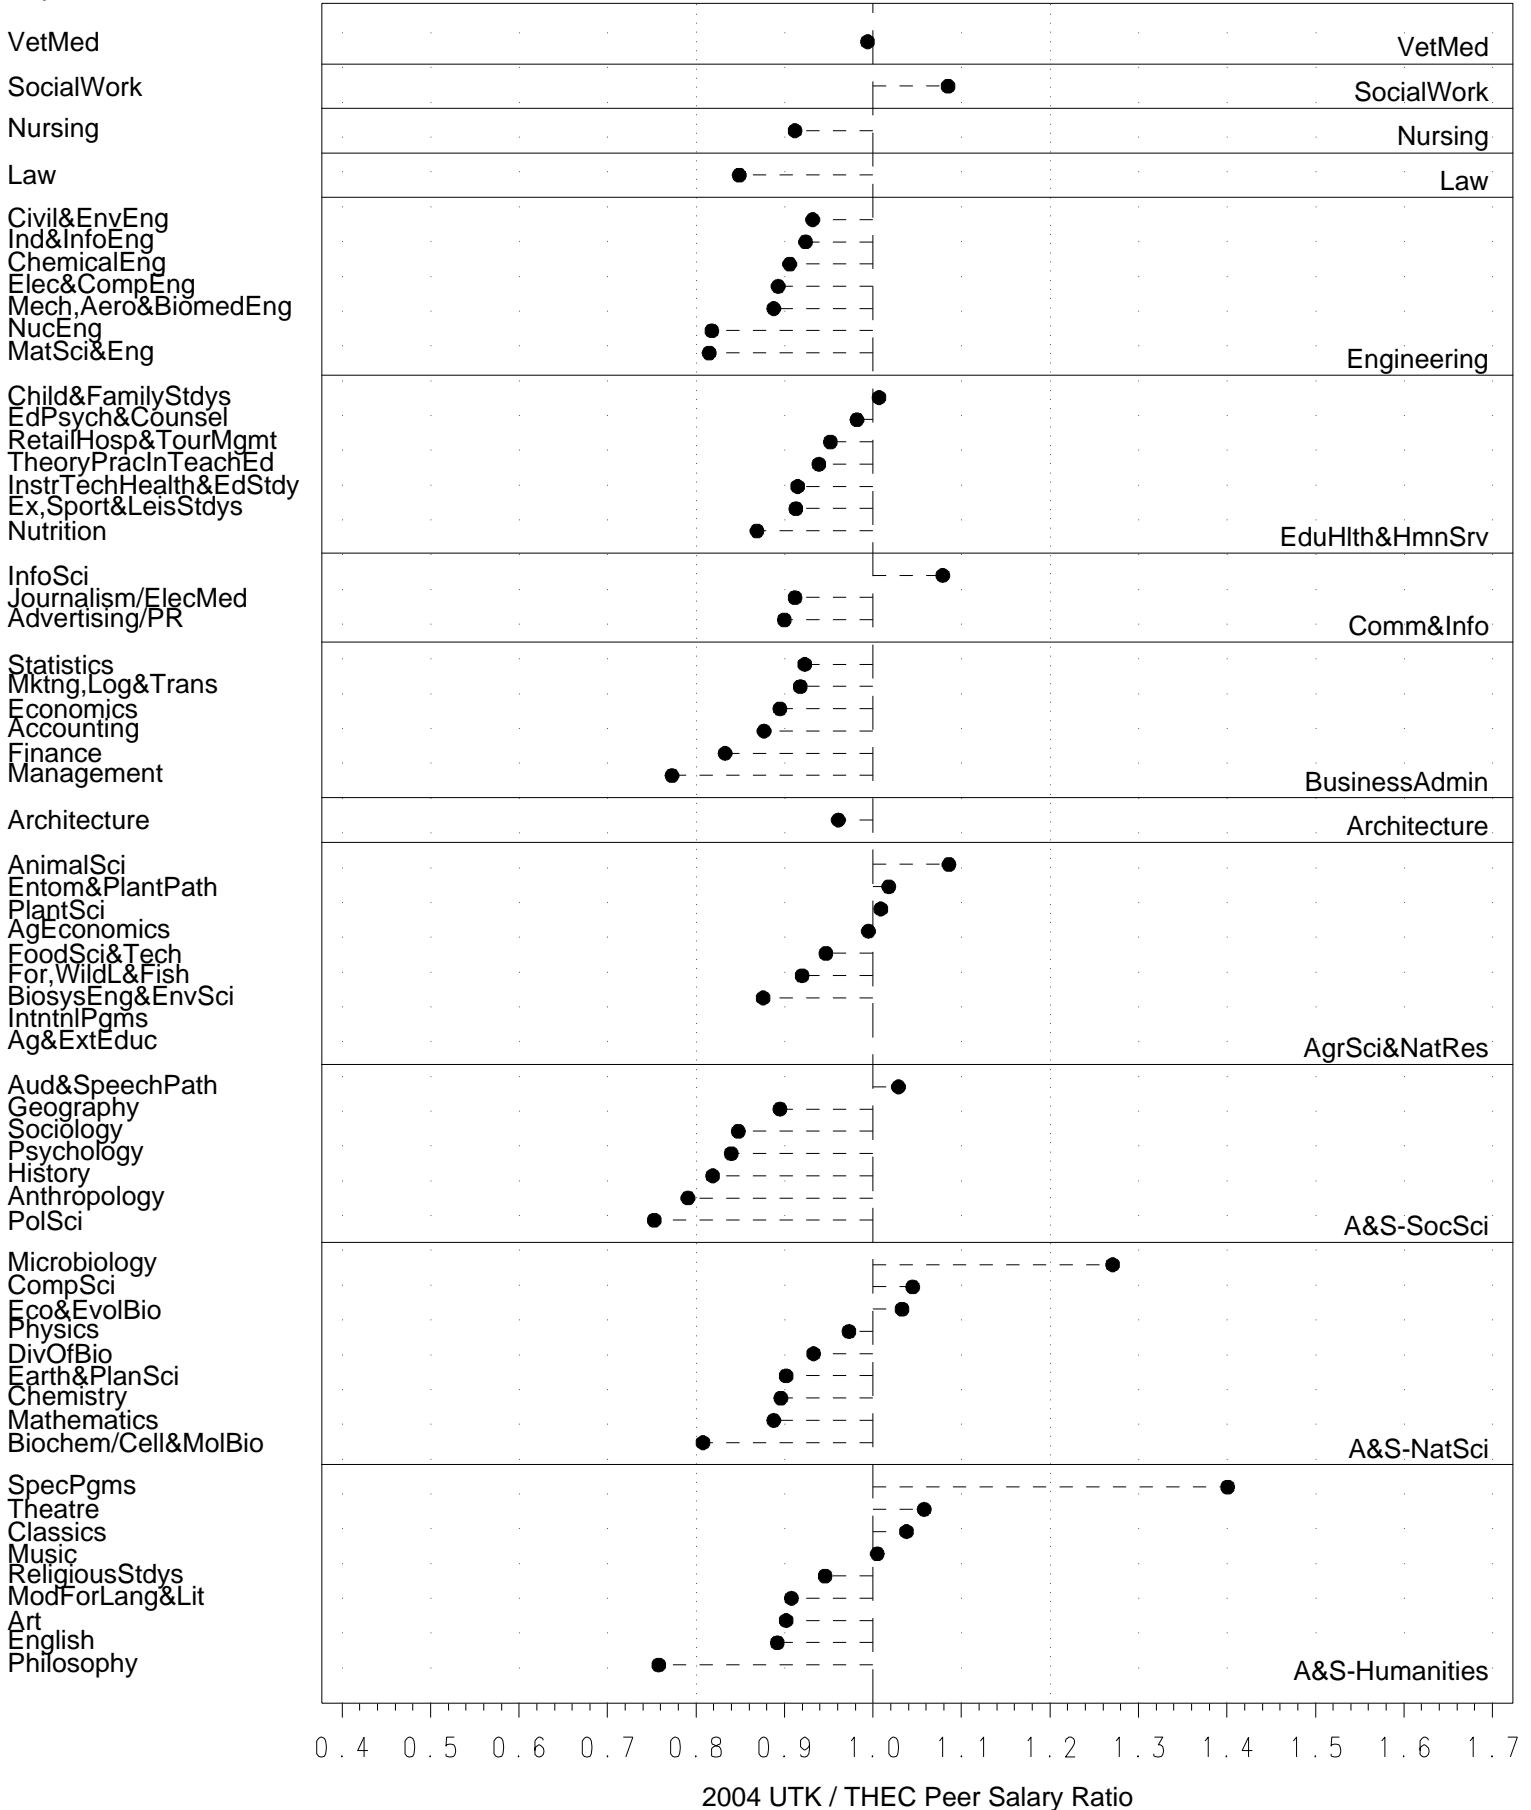

The University of Tennessee 2005-2006 Faculty Salary Survey Rank Professor

Department

2004 UTK / THEC Peer Salary Ratio